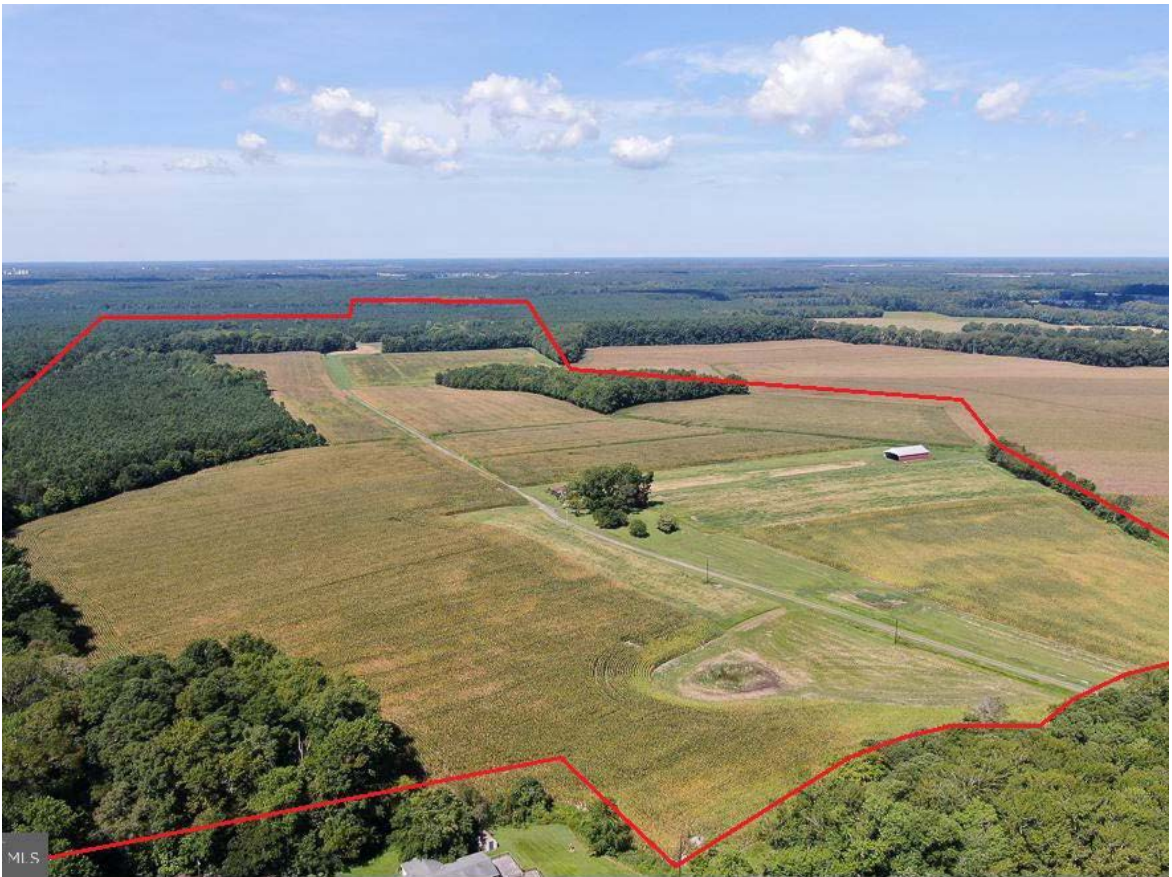

THE LAND GROUP

Taylor Road Farm

Snow Hill, MD

Ben Alder

Ben@thelandgroup.us
443-865-1344

Nick Campanaro

Nick@thelandgroup.us
443-465-3520

**We Sell
Dirt.**